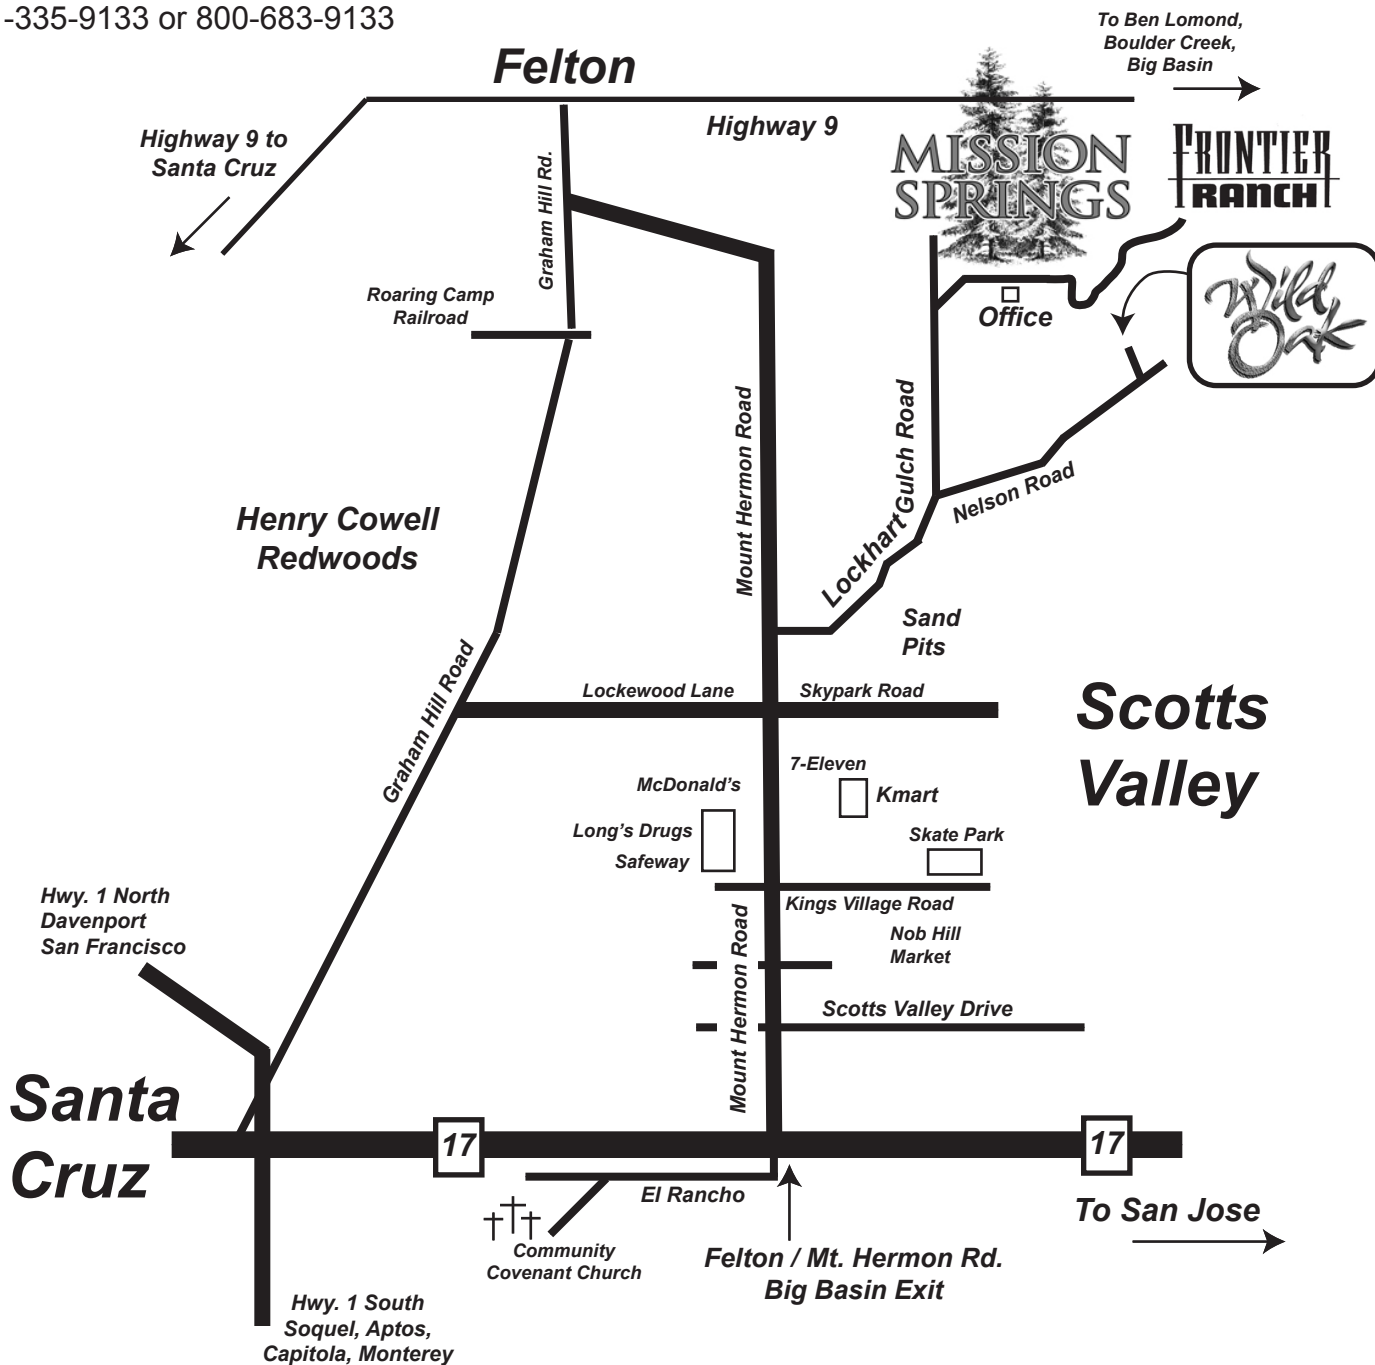

# Mission Springs Christian Camps & Conference Center

1050 Lockhart Gulch Road, Scotts Valley, CA 95066

831-335-9133 or 800-683-9133

## FROM SAN JOSE:

Take Hwy 17 South to the Mt. Hermon Rd. exit

Turn right onto Mt. Hermon Rd. and continue thru Scotts Valley

Turn right at Lockhart Gulch Rd. (light)

At the fork, stay on Lockhart Gulch for Mission Springs Conference Center and Frontier Ranch  
OR turn right onto Nelson Road at the fork to get to Wild Oak

## FROM SANTA CRUZ OR MONTEREY:

Take Hwy 1 North to Hwy 17 North

Exit at Mt. Hermon Rd. and follow the exit over the freeway

Turn right at Lockhart Gulch Rd.

At the fork, stay on Lockhart Gulch for Mission Springs Conference Center and Frontier Ranch  
OR turn right onto Nelson Road at the fork to get to Wild Oak